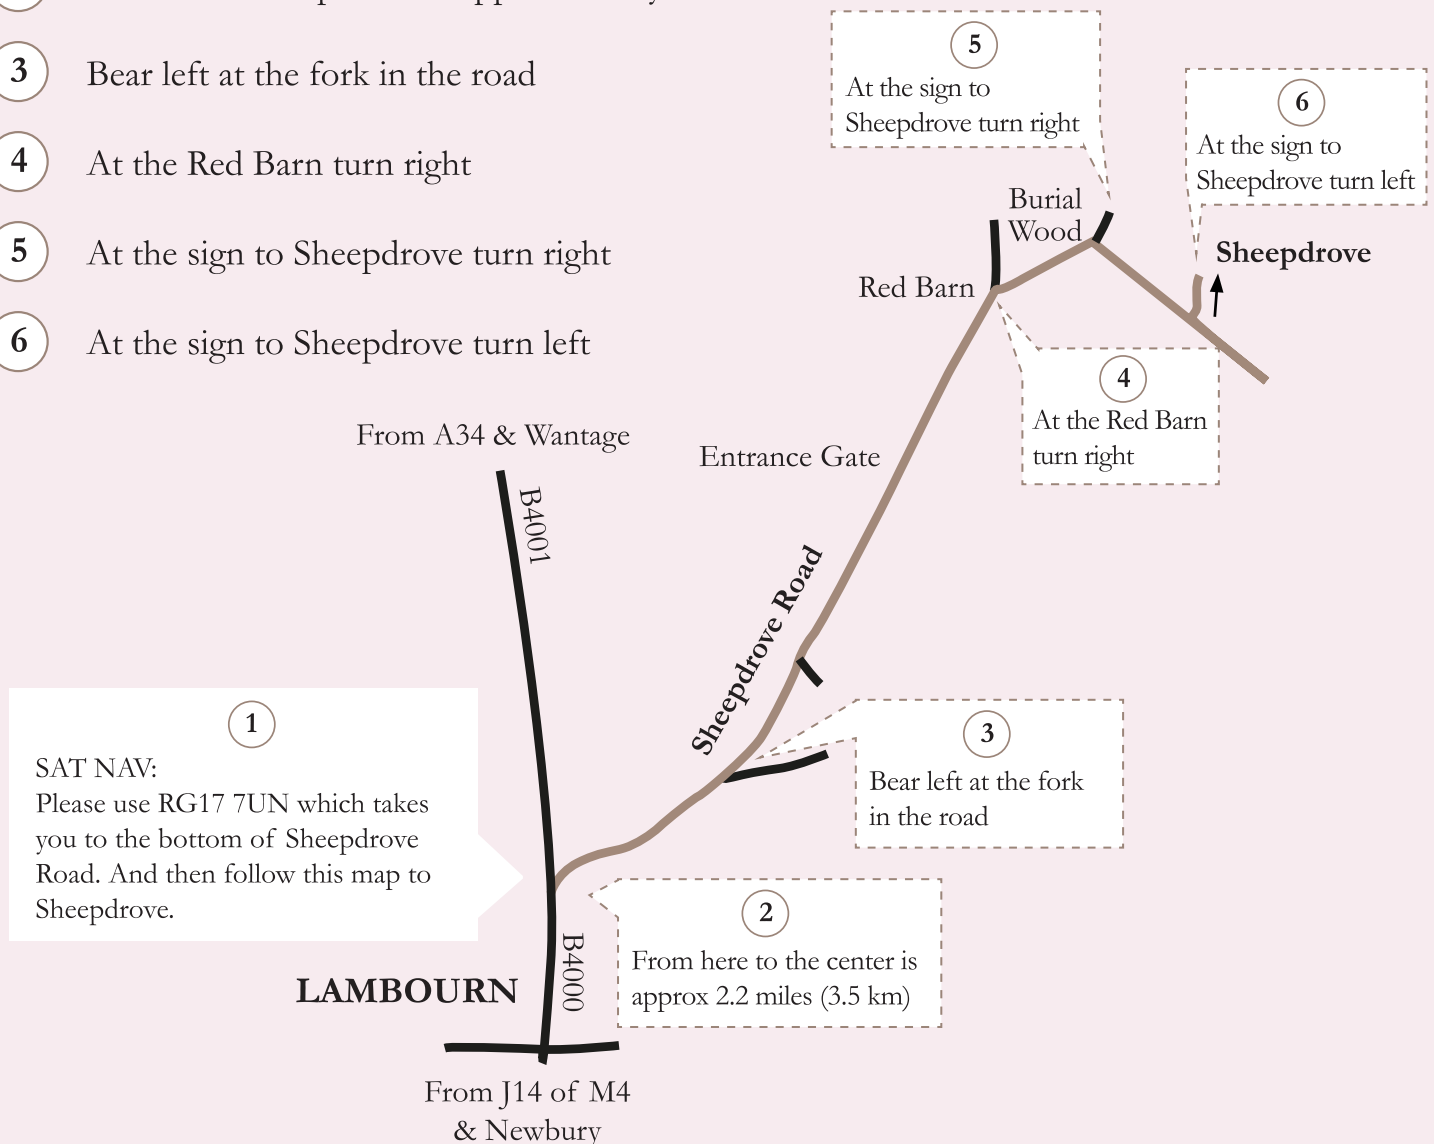

Getting Here

Sheepdrove Organic Farm
Warren Farm
Sheepdrove Road
Lambourn
Hungerford
Berkshire RG17 7UU

S H E E P D R O V E

Important!

Our postcode is RG177UU but sat navs won't bring you to Sheepdrove if you input our postcode as your destination, so you might need to do it the old-fashioned way and follow these directions!

How to reach Sheepdrove by road

- 1 SAT NAV/GPS Please enter "Sheepdrove Road, Lambourn". This will take you to the bottom of Sheepdrove Road. From there, follow the signposts to Sheepdrove Organic Farm.
- 2 From here Sheepdrove is approximately 3 miles.
- 3 Bear left at the fork in the road
- 4 At the Red Barn turn right
- 5 At the sign to Sheepdrove turn right
- 6 At the sign to Sheepdrove turn left

SHEEPDROVE

Woodend

The Boathouse