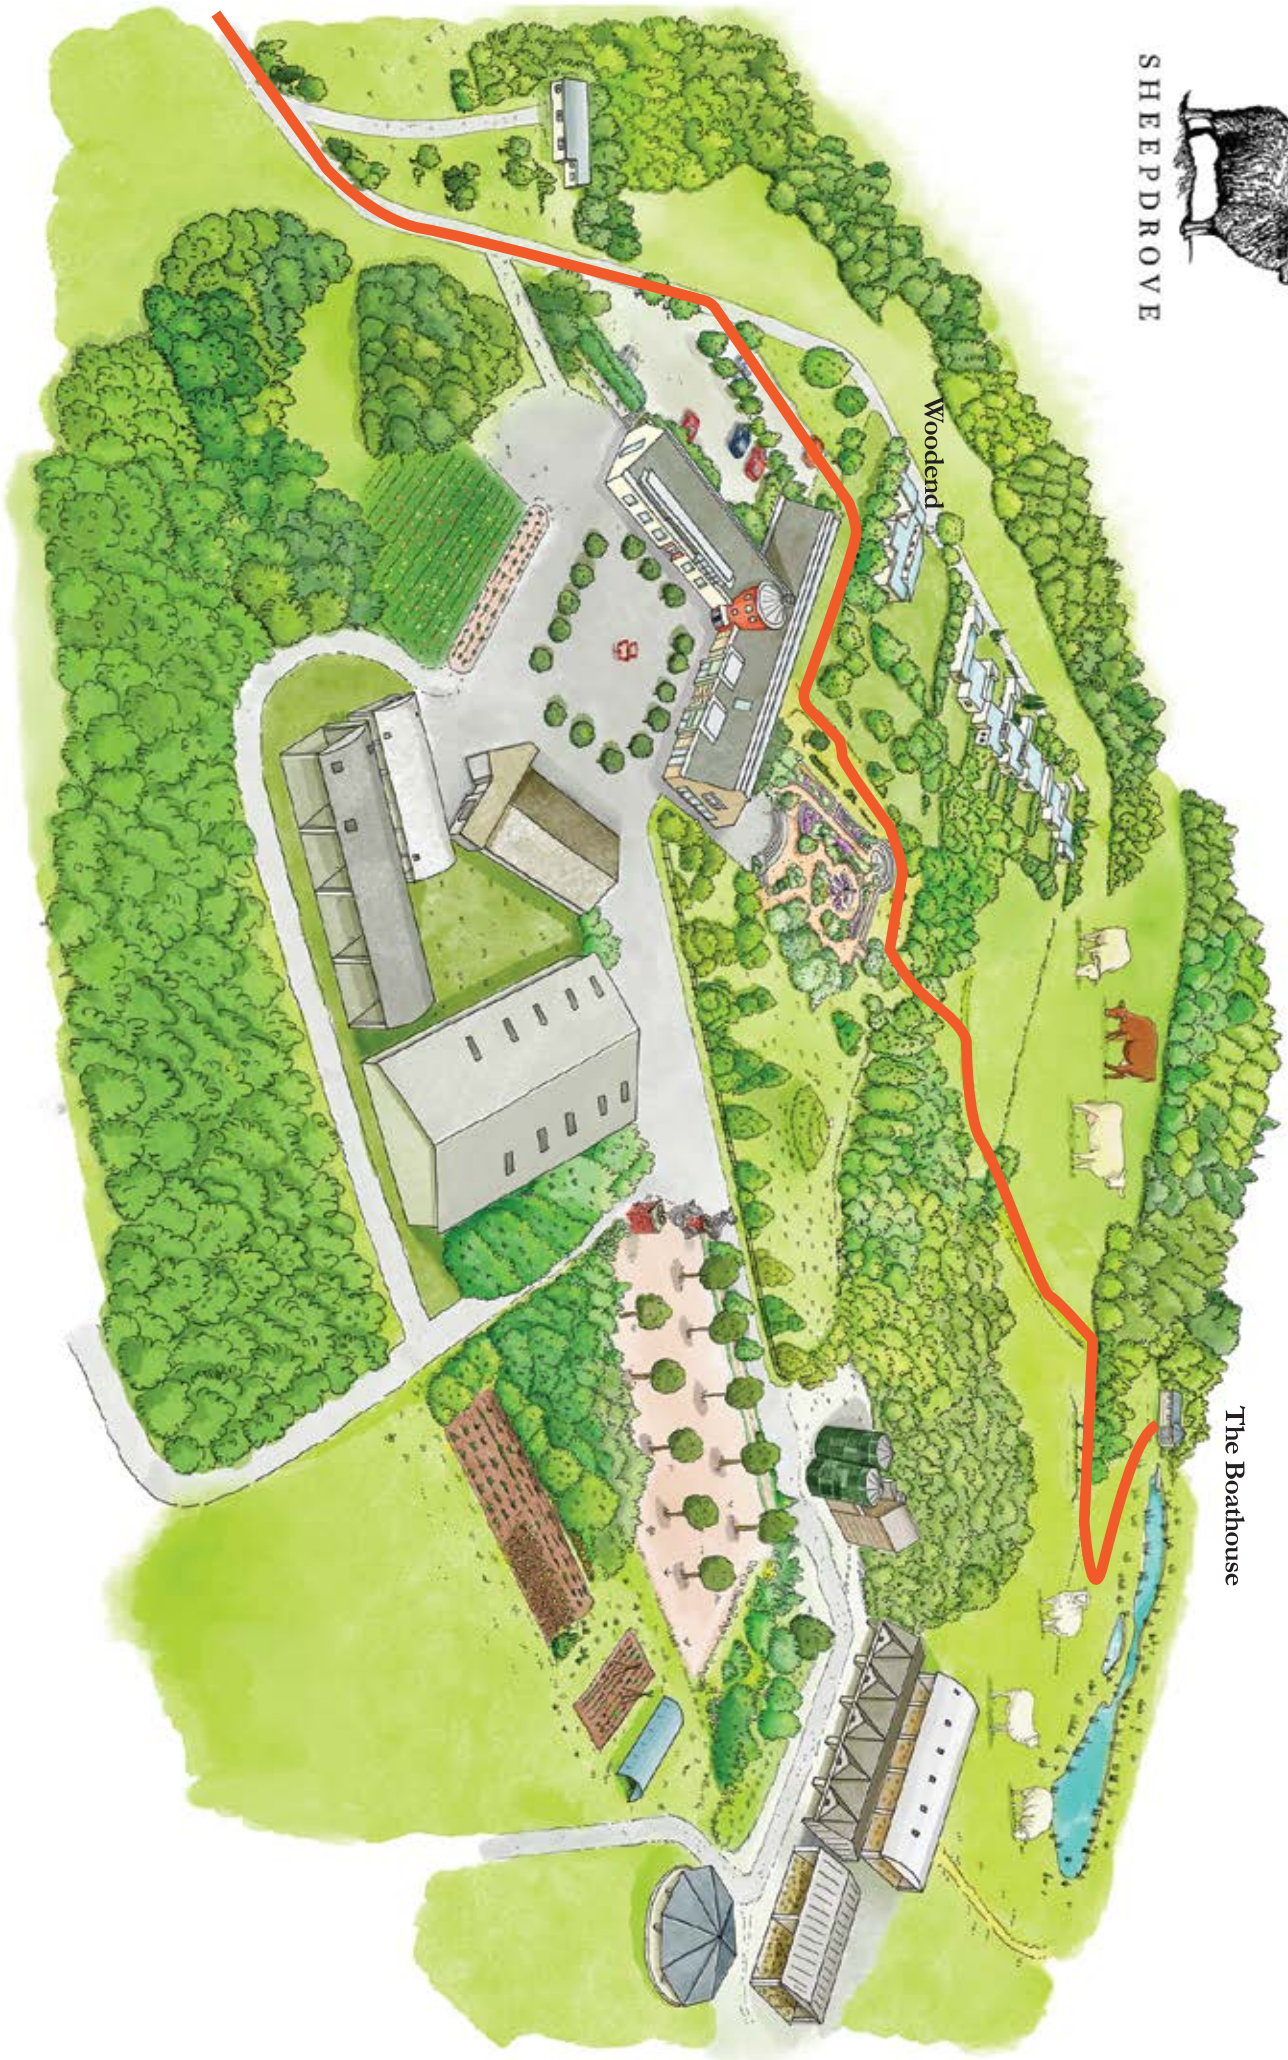

Getting Here

Sheepdrove Organic Farm
Warren Farm
Sheepdrove Road
Lambourn
Hungerford
Berkshire RG17 7UU

S H E E P D R O V E

Important!

Our postcode is RG177UU but sat navs won't bring you to Sheepdrove if you input our postcode as your destination, so you might need to do it the old-fashioned way and follow these directions!

How to reach Sheepdrove by road

- 1 SAT NAV/GPS Please enter "Sheepdrove Road, Lambourn". This will take you to the bottom of Sheepdrove Road. From there, follow the signposts to Sheepdrove Organic Farm.
- 2 From here Sheepdrove is approximately 3 miles.
- 3 Bear left at the fork in the road
- 4 At the Red Barn turn right
- 5 At the sign to Sheepdrove turn right
- 6 At the sign to Sheepdrove turn left

SHEEPDROVE

Woodend

The Boathouse